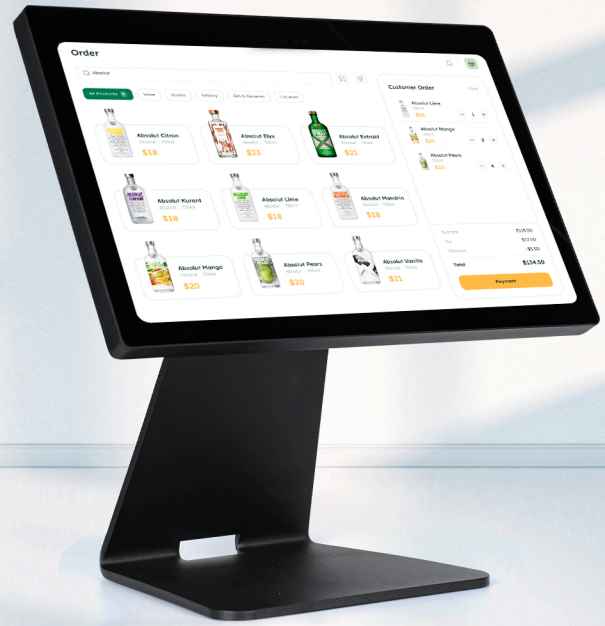

Q2

Features

- Main housing made by Metal
- Slim body with powerful functions
- Multi-touch capacitive screen

Main screen 15"/15.6"

Main screen 15"
Customer Display 11.6"

Main screen 15.6"
Customer Display 11.6"

- RAM: 4GB/8GB/16GB
SSD: 64GB/128GB
256GB/512GB

Display

- 1: Main screen: 15"/15.6"/17" FHD PCAP
- 2: Main screen: 15"/15.6" FHD PCAP Customer Display: 220VFD
- 3: Dual screen: (1)15"+11.6" (2)15"+13.3" (3)15.6"+11.6"